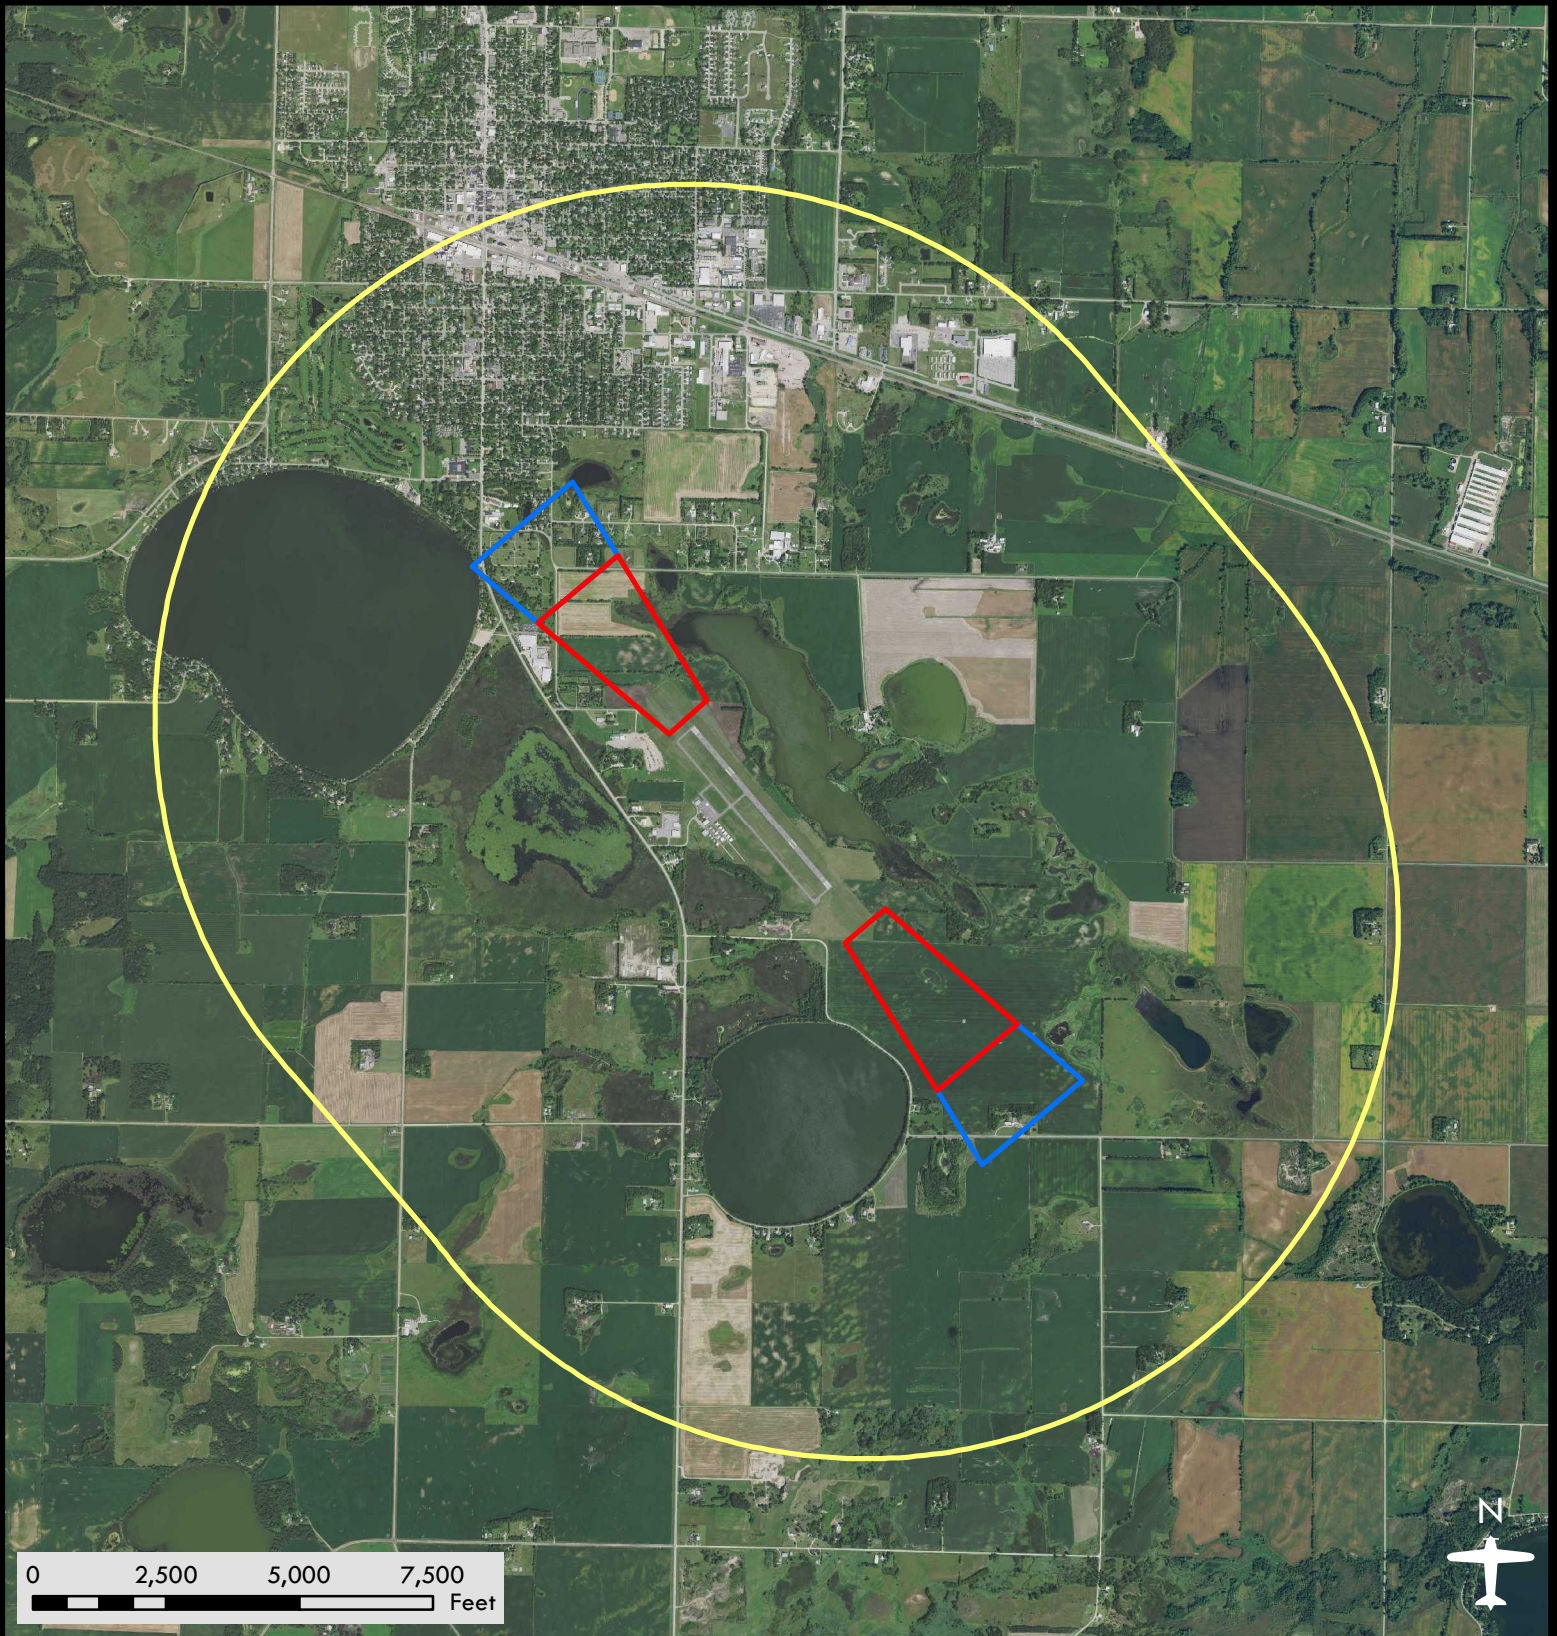

Litchfield Municipal Airport

Airport Safety Zones

Date: 08/08/2018

Legend

-  Zone A
-  Zone B
-  Zone C

DISCLAIMER: This is not an official zoning map. To view the official map and ordinance for this airport, please visit the Airport Zoning Information Warehouse at <https://www.dot.state.mn.us/aero/planning/zoning-warehouse.html>. The State of Minnesota makes no representations or warranties expressed or implied, with respect to the reuse of the data provided herewith regardless of its format or the means of its transmission. There is no guarantee or representation to the user as to the accuracy, currency, suitability, or reliability of this data for any purpose. The user accepts the data "as is." The State of Minnesota assumes no responsibility for loss or damage incurred as a result of any user's reliance on this data. All maps and other material provided herein are protected by copyright. Permission is granted to copy and use the materials herein.